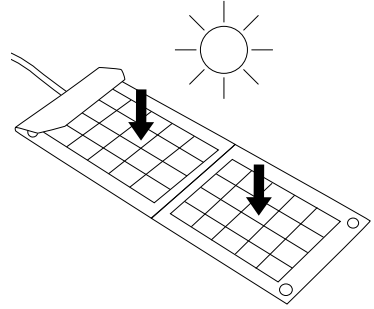

# START CHARGING YOUR DEVICES:

1 Open up twin solar panel.

2 Face panels towards the sun.

3 Use the Female USB to connect to your device.

4 Panel can be hung or attached using eyelets.

Would you like to know more about Texenergy?