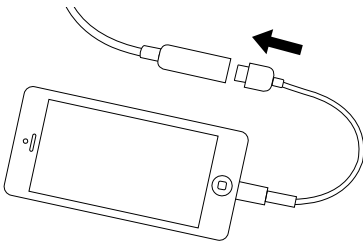

# START CHARGING YOUR DEVICES:

1 Open up twin solar panel.

2 Face panels towards the sun.

3 Use the Female USB to connect to your device.

4 Panel can be hung or attached using eyelets.

Would you like to know more about Texenergy?