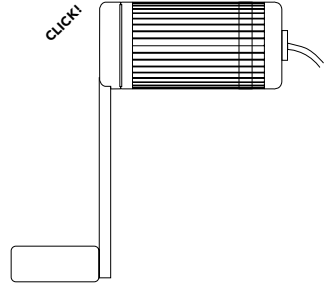

TEX:ENERGY®
OFF-GRID POWER

INFINITE ORBIT

QUICK
START
GUIDE

START CHARGING YOUR DEVICES:

- 1 Line up crank handle with the groove on the top of the unit.

- 2 Slide crank handle into the groove and wait for a click.

- 3 Use the attached Micro USB cable to connect to your device using the appropriate connector.

- 4 Turn handle clockwise or anti-clockwise at a steady speed – the handle is designed to detach if you crank too fast.