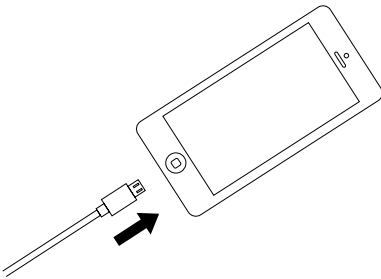

TEX:ENERGY®
OFF-GRID POWER

INFINITE ORBIT

QUICK
START
GUIDE

START CHARGING YOUR DEVICES:

- 1 Line up crank handle with the groove on the top of the unit.

- 2 Slide crank handle into the groove and wait for a click.

- 3 Use the attached Micro USB cable to connect to your device using the appropriate connector.

- 4 Turn handle clockwise or anti-clockwise at a steady speed – the handle is designed to detach if you crank too fast.