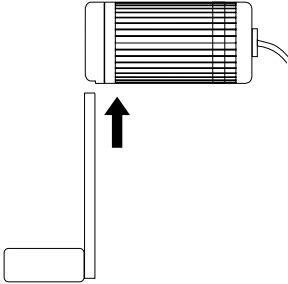

TEX:ENERGY®
OFF-GRID POWER

INFINITE ORBIT

QUICK
START
GUIDE

START CHARGING YOUR DEVICES:

- 1 Line up crank handle with the groove on the top of the unit.

- 2 Slide crank handle into the groove and wait for a click.

- 3 Use the attached Micro USB cable to connect to your device using the appropriate connector.

- 4 Turn handle clockwise or anti-clockwise at a steady speed – the handle is designed to detach if you crank too fast.